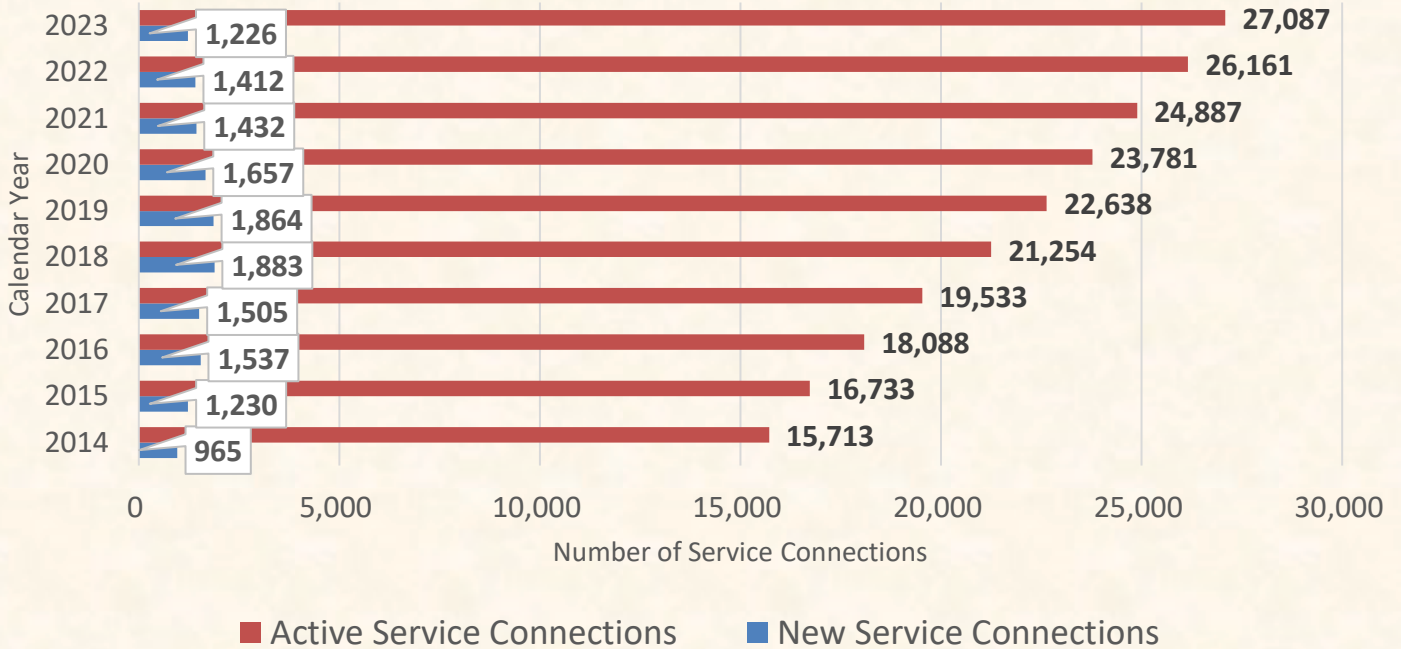

Digos Water District

Water Statistics (2014 - 2023)

Digos Water District

Water Statistics (2014 - 2023)

Active Service Connections including New Service Connections

Kilometers of Pipelines Laid with projected number of connections per kilometer