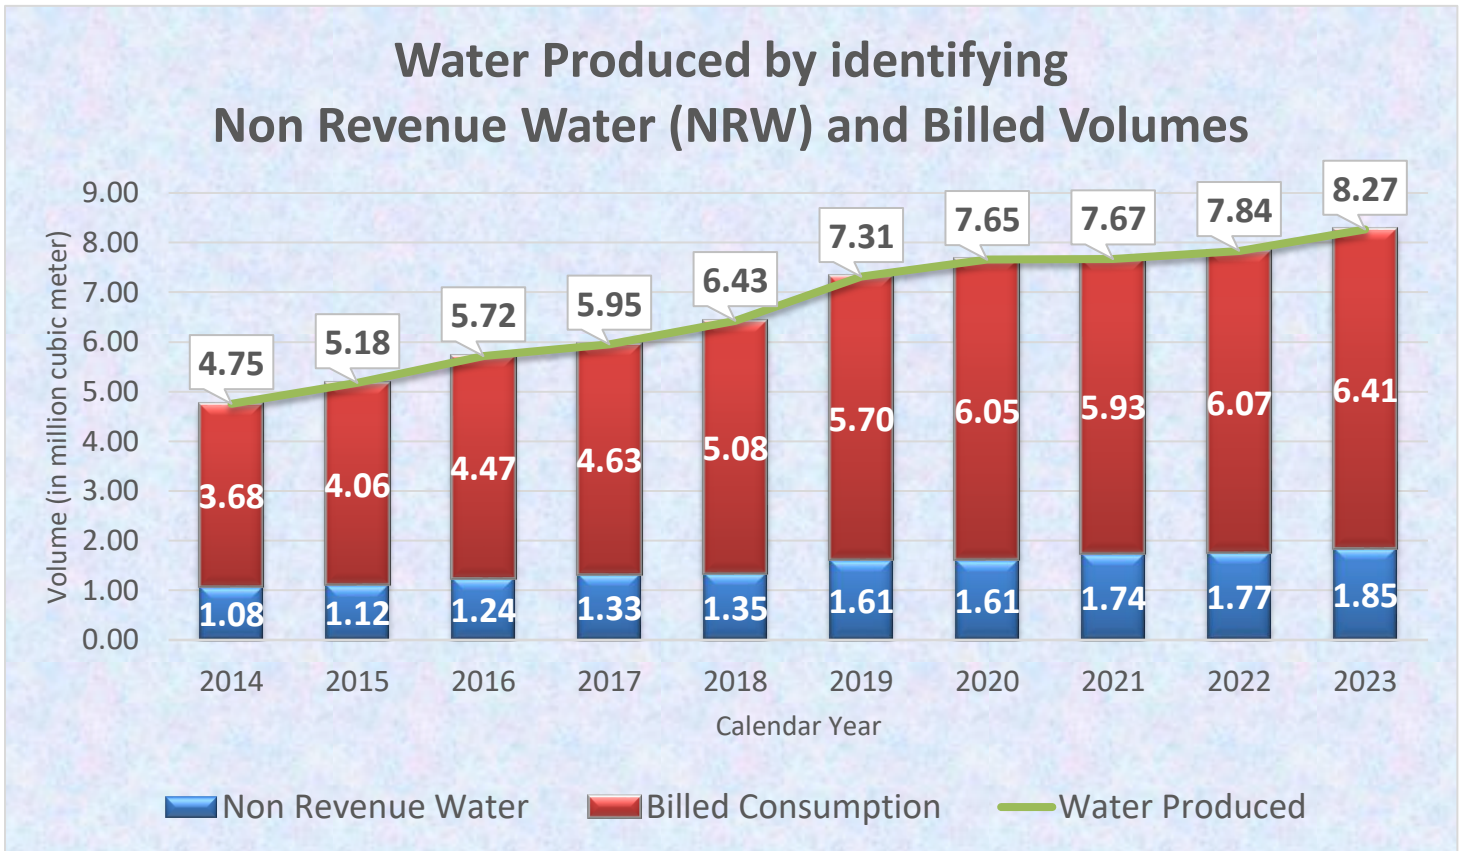

Digos Water District

Water Statistics (2014 - 2023)

Digos Water District

Water Statistics (2014 - 2023)

Active Service Connections including New Service Connections

Kilometers of Pipelines Laid with projected number of connections per kilometer