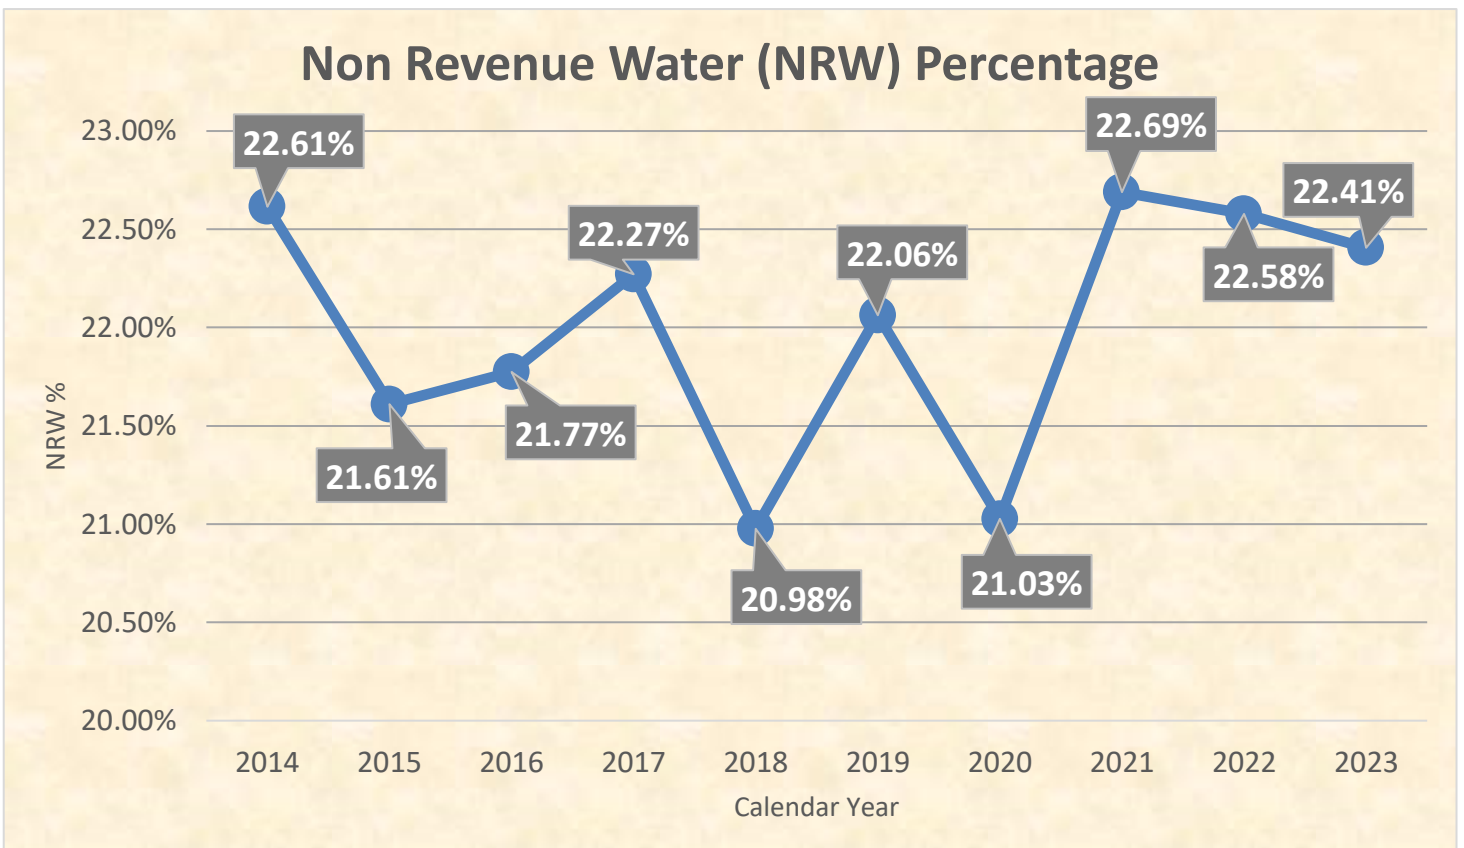

Digos Water District

Water Statistics (2014 - 2023)

Digos Water District

Water Statistics (2014 - 2023)

Active Service Connections including New Service Connections

Kilometers of Pipelines Laid with projected number of connections per kilometer